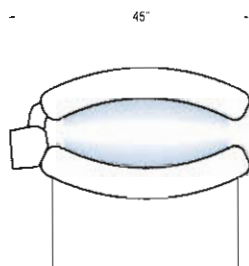

Our Royal Sun sunbeds are scientifically researched and shaped in order to allow maximum ray intensity from each individual lamp.

La forme des lits de bronzage Royal Sun a été spécialement étudiée pour que chaque lampe puisse donner son intensité maximale.